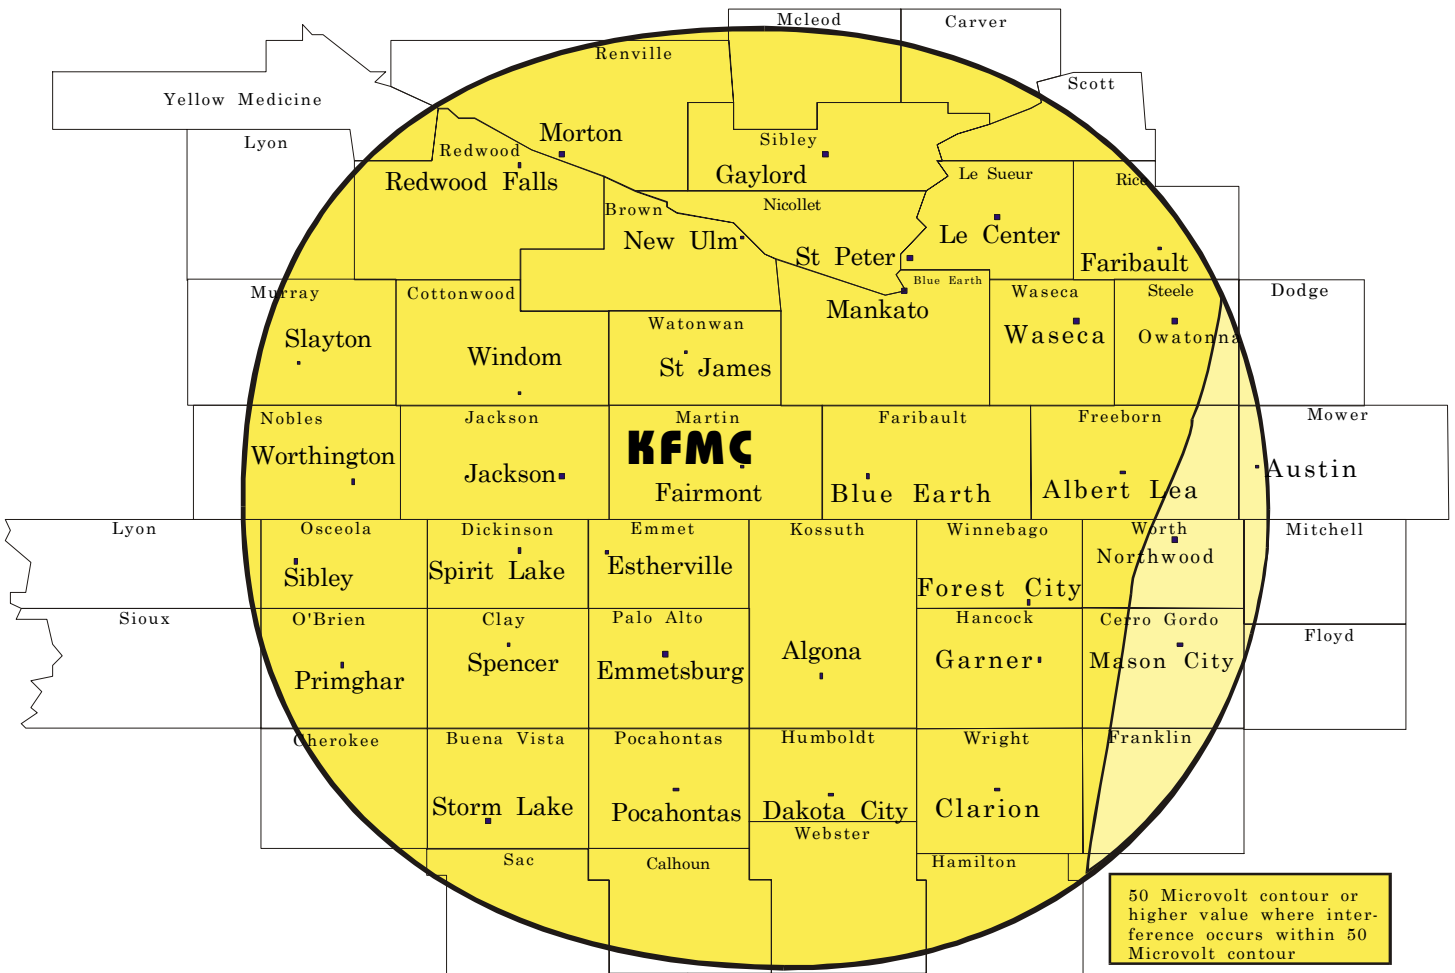

Real Classic Rock

KFMC

106.5

100,000 WATTS - 24 HOURS A DAY.

WOODWARD BROADCASTING INC.
 BOX 491
 FAIRMONT, MN 56031
 Phone (507) 235-5595 Fax (507) 235-5973
 Web Site www.kfmc.com ~ email kfmc@bevcomm.net